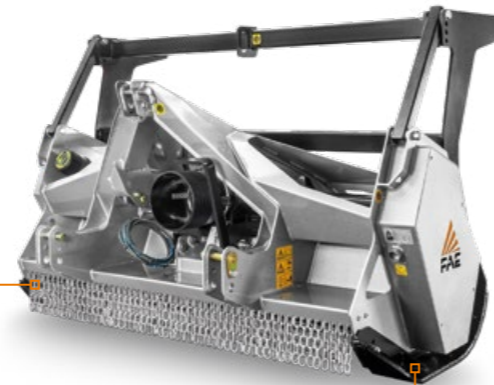

FORESTRY MULCHERS

PaTrizio

FAE's small mulcher with Bite Limiter technology for tractors.

PaTrizio mulcher works on trees branches and bushes up to 15 cm in diameter and is great for mulching pruning debris. The rotor features Bite Limiter technology. Steel limiter rings limit the depth of cut, reducing power demand and guaranteeing exceptional performance.

PaTrizio has adjustable and interchangeable bolted skids, two rows of counter blades for fine, even mulching, a hydraulic hood with built-in cylinder protected by the machine body, and a heat-treated forged-steel tooth holder with MINI BL blades and MINI C/3 teeth.

50-100 hp

Ø 15 cm max

Two rows of counter blades for finer mulching

Bite Limiter rotor special steel profiles limit the depth of cut

Hydraulic hood for optimal mulching, reduces the ejection of mulched material

Two rows of screwed chains limits mulched material output

Adjustable skids for adjusting the rotor's penetration of the ground

STANDARD EQUIPMENT

Hydraulic rear hood	PTO shaft with cam clutch
Enclosed machine body	Bolted-on rotor shafts (in forged steel)
Cylinder protection	Bite Limiter Rotor
Protection chains	Welded steel counter-blades
Transmission with belts	Adjustable skids
Gearbox with freewheel	